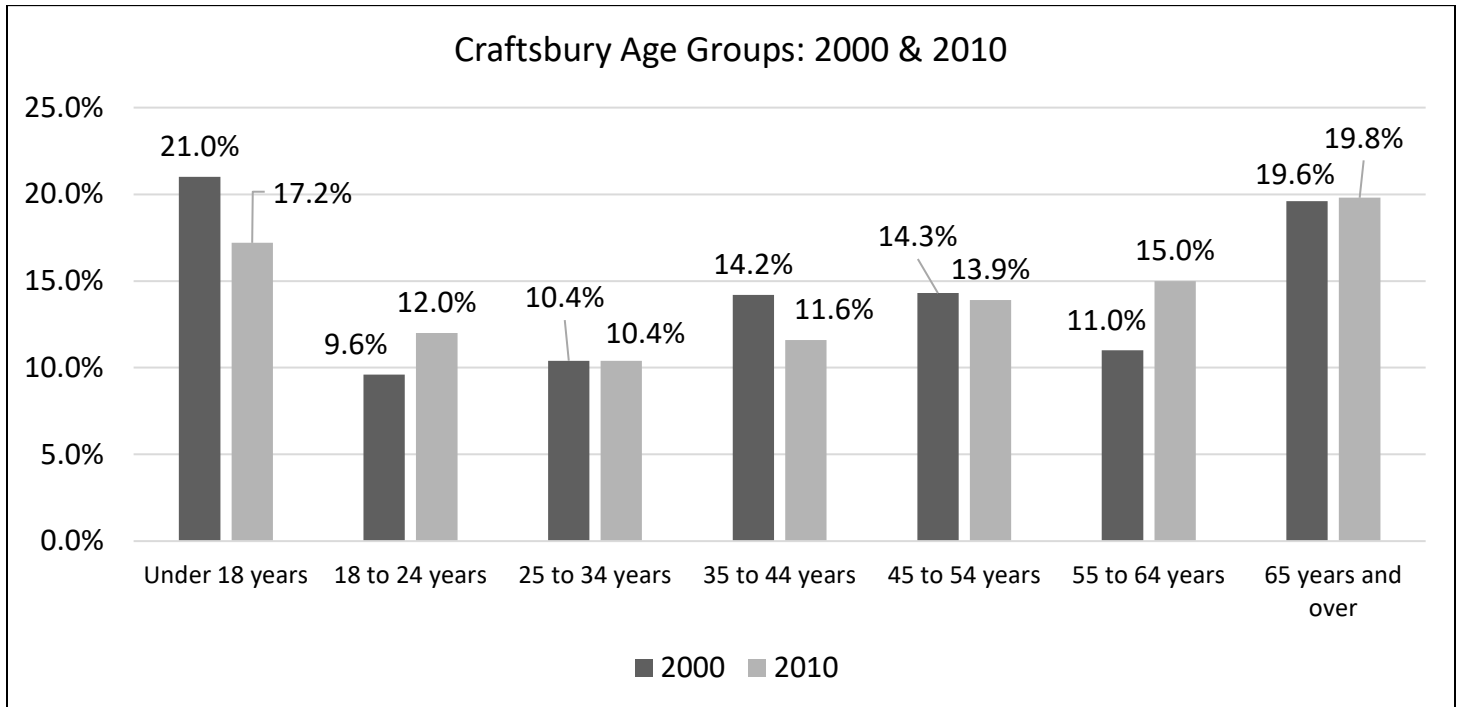

## Population

### Long Term Population History

Source: Decennial Census data retrieved from Vermont Indicators Online

### Recent Population Change

Craftsbury		Craftsbury as % of Orleans County		Orleans County		Vermont	
2000	2010	2000	2010	2000	2010	2000	2010
1,136	1,206	4.3%	4.4%	26,277	27,231	608,827	625,741

Source: US Census Bureau, 2000 & 2010 Decennial Census

## Recent Population Change by Age Categories: 2000 & 2010

Source: 2000 & 2010 Decennial Census